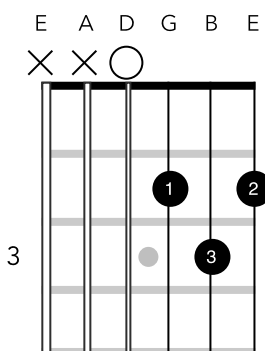

Merry Christmas Everybody - Slade

Chords

D