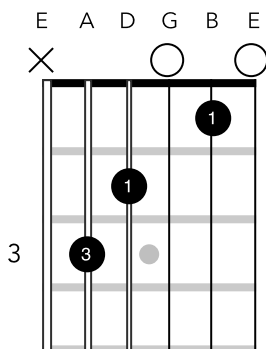

Merry Christmas Everybody - Slade

Chords

C