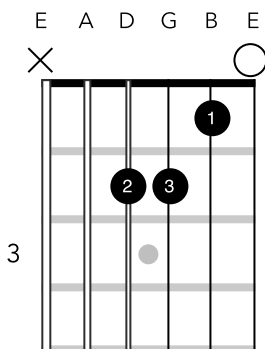

Merry Christmas Everybody - Slade

Chords

Am