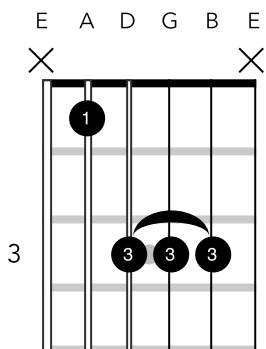

Chorus repeated

Middle 8

| **Dm** / / / | **B♭/D** / / / | **Dm** / / / | **B♭/D** / / / |
| **C** / / / | **D** / / / |

Verse 3:

| **G** / **Em** / | **Bm** / / / | **D** / **Dsus4** / | **D** / **D5** / |
| **G** / **Em** / | **Bm** / / / | **D** / **Dsus4** / | **D** / **D5** / |

↙
After 3rd repeat end with single strum on D.

Merry Christmas Everybody - Slade

Chords

Bb

Bb/A

Bb/G

Bb/F

Dsus4