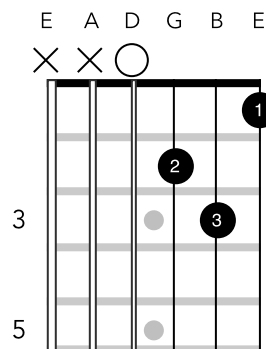

Merry Christmas Everybody - Slade

Chords

Dm