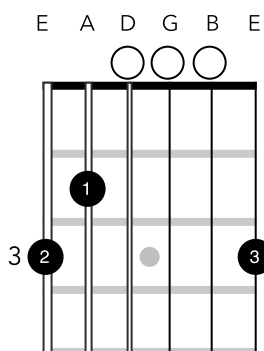

Merry Christmas Everybody - Slade

Chords

G