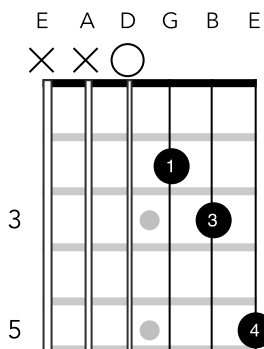

Merry Christmas Everybody - Slade

Chords

D5