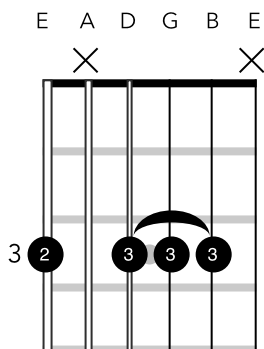

Chorus repeated

Middle 8

| **Dm** / / / | **B♭/D** / / / | **Dm** / / / | **B♭/D** / / / |
| **C** / / / | **D** / / / |

Verse 3:

| **G** / **Em** / | **Bm** / / / | **D** / **Dsus4** / | **D** / **D5** / |
| **G** / **Em** / | **Bm** / / / | **D** / **Dsus4** / | **D** / **D5** / |

↙
After 3rd repeat end with single strum on D.

Merry Christmas Everybody - Slade

Chords

Bb

Bb/A

Bb/G

Bb/F

Dsus4