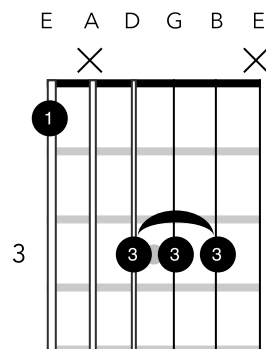

Chorus repeated

Middle 8

| **Dm** / / / | **B♭/D** / / / | **Dm** / / / | **B♭/D** / / / |
| **C** / / / | **D** / / / |

Verse 3:

| **G** / **Em** / | **Bm** / / / | **D** / **Dsus4** / | **D** / **D5** / |
| **G** / **Em** / | **Bm** / / / | **D** / **Dsus4** / | **D** / **D5** / |

↙
After 3rd repeat end with single strum on D.

Merry Christmas Everybody - Slade

Chords

Bb

Bb/A

Bb/G

Bb/F

Dsus4