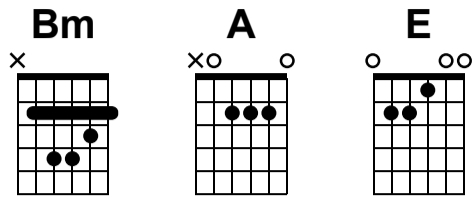

Wicked Game

James Vincent McMorrow version

Standard tuning

♩ = 110

s.guit.

Bm **A**

let ring -----

T	3	4	4	3	4	4	2	2	2	2	2
A							0				
B	2										

E **H** **E**

let ring -----

T	0	1	2	0	2	1	2	1	2	0	1	2
A												
B	0											

Bm **A**

let ring -----

T	3	4	4	3	4	4	2	2	2	2	2
A							0				
B	2										

E **E**

let ring -----